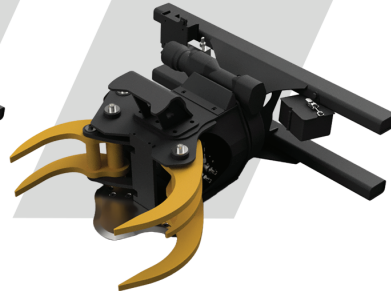

TSR8EX

TSR10EX

TSR12-5EX

The Werk-Brau R-Series is a high-speed tree shear for excavators, loaders, skid steers and telehandlers. The 360° rotation system expands working angles and boosts overall productivity.

TSR8SSL

TSR10SSL

TSR12-5SSL

Technical Specifications:

	TSR8EX/SSL	TSR10EX/SSL	TSR12-5EX/SSL
Weight	507 lb	694 lb	1,874 lb
Height	15.7 in	19.2 in	23.6 in
Cutting Diameter	8 in	10 in	12.5 in
Operating Pressure	2,900–4,350 psi	3,625–4,350 psi	3,625–4,350 psi
Oil Flow	eBoost®*	eBoost®*	eBoost®*
Opening	23.6 in	27.1 in	33 in
Buffer Plate Height	12.2 in	15.3 in	19.8 in
Warranty	12 months	12 months	12 months

*Operates with half the amount of oil / doubles the speed.

Base Machine

	TSR8EX	TSR10EX	TSR12-5EX
Excavators	3–5 tons	5–12 tons	12–20 tons
	TSR8SSL	TSR10SSL	TSR12-5SSL
Loaders	1,3–2,5 tons	3–6 tons	6–21 tons
Skid steer / telehandler lift cap.	992 lbs	1,984 lb	2,870 lb